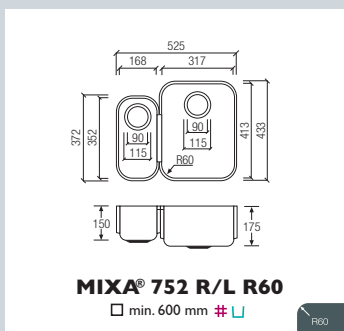

R60

Radius 60 (standard)

R10

Radius 10

R0

Radius 0

MIXA® 809 R 60, MIXA® 871 R 60

The standard MIXA® look will perfectly match your kitchen design.  
Choose from MIXA® single sinks, twins or modular version, with an internal Radius 60