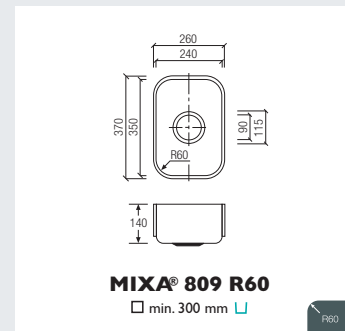

R60

Radius 60 (standard)

R10

Radius 10

R0

Radius 0

MIXA® 809 R 60, MIXA® 871 R 60

The standard MIXA® look will perfectly match your kitchen design.  
Choose from MIXA® single sinks, twins or modular version, with an internal Radius 60