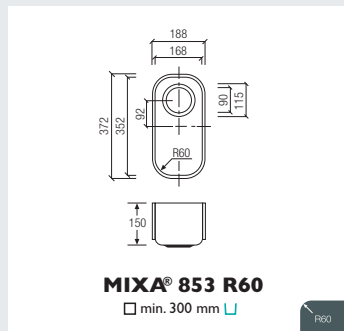

R60

Radius 60 (standard)

R10

Radius 10

R0

Radius 0

MIXA® 809 R 60, MIXA® 871 R 60

The standard MIXA® look will perfectly match your kitchen design.  
Choose from MIXA® single sinks, twins or modular version, with an internal Radius 60