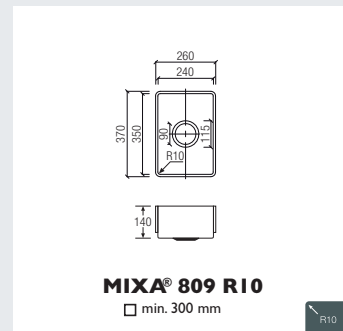

### Installation & accessories

- base unit width
- U basket
- # grill
- cutting board

MIXA® 813 R 10  
with MIXA® PLUS, anthracite

Dark colours require more maintenance. Please check with your dealer.

R10