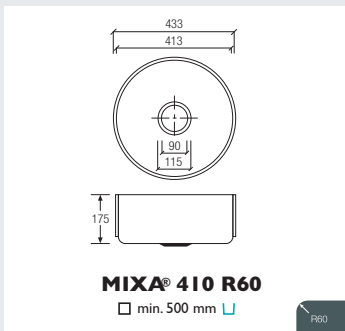

R60

Installation & accessories

- base unit width
- U basket
- # grill
- cutting board