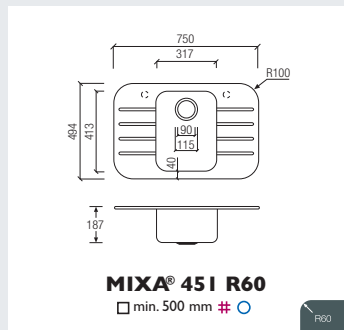

R60

Radius 60 (standard)

R10

Radius 10

R0

Radius 0

MIXA® 809 R 60, MIXA® 871 R 60

The standard MIXA® look will perfectly match your kitchen design.  
Choose from MIXA® single sinks, twins or modular version, with an internal Radius 60