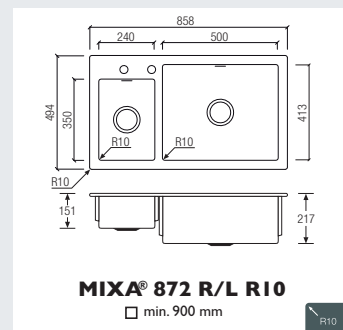

### Installation & accessories

- base unit width
- U basket
- # grill
- cutting board

MIXA® 813 R 10  
with MIXA® PLUS, anthracite

Dark colours require more maintenance. Please check with your dealer.

R10