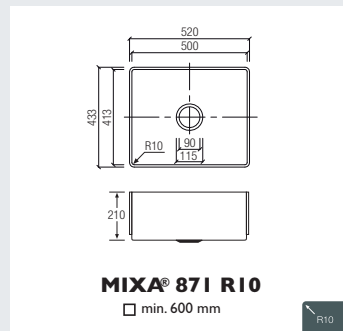

### Installation & accessories

- base unit width
- U basket
- # grill
- cutting board

MIXA® 813 R 10  
with MIXA® PLUS, anthracite

Dark colours require more maintenance. Please check with your dealer.

R10