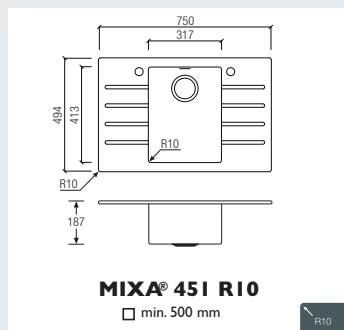

### Installation & accessories

- base unit width
- U basket
- # grill
- cutting board

MIXA® 813 R 10  
with MIXA® PLUS, anthracite

Dark colours require more maintenance. Please check with your dealer.

R10