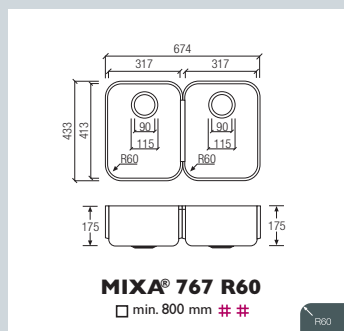

R60

Radius 60 (standard)

R10

Radius 10

R0

Radius 0

MIXA® 809 R 60, MIXA® 871 R 60

The standard MIXA® look will perfectly match your kitchen design.  
Choose from MIXA® single sinks, twins or modular version, with an internal Radius 60