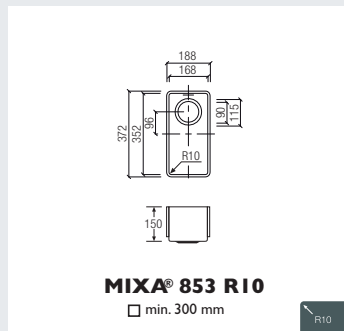

### Installation & accessories

- base unit width
- U basket
- # grill
- cutting board

MIXA® 813 R 10  
with MIXA® PLUS, anthracite

Dark colours require more maintenance. Please check with your dealer.

R10