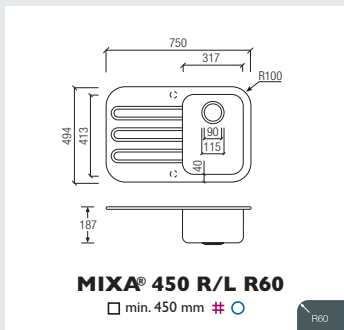

R60

Radius 60 (standard)

R10

Radius 10

R0

Radius 0

MIXA® 809 R 60, MIXA® 871 R 60

The standard MIXA® look will perfectly match your kitchen design.  
Choose from MIXA® single sinks, twins or modular version, with an internal Radius 60