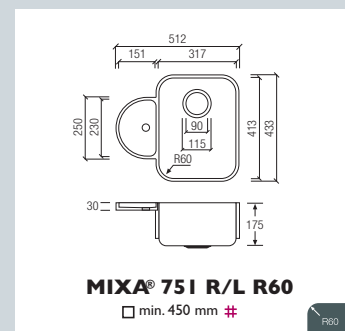

R60

Radius 60 (standard)

R10

Radius 10

R0

Radius 0

MIXA® 809 R 60, MIXA® 871 R 60

The standard MIXA® look will perfectly match your kitchen design.  
Choose from MIXA® single sinks, twins or modular version, with an internal Radius 60