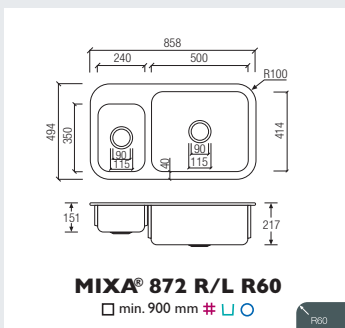

Installation & accessories

- base unit width
- U basket
- # grill
- cutting board