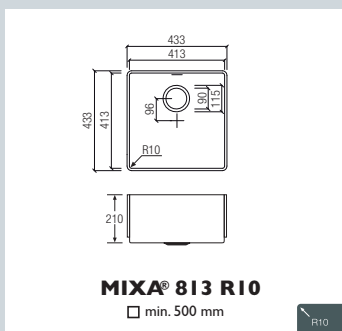

### Installation & accessories

- base unit width
- U basket
- # grill
- cutting board

MIXA® 813 R 10  
with MIXA® PLUS, anthracite

Dark colours require more maintenance. Please check with your dealer.

R10