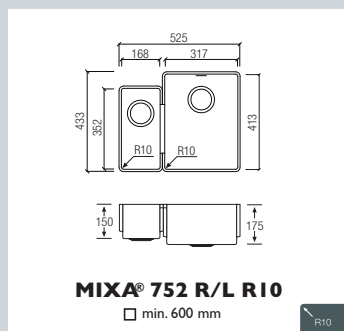

### Installation & accessories

- base unit width
- U basket
- # grill
- cutting board

MIXA® 813 R 10  
with MIXA® PLUS, anthracite

Dark colours require more maintenance. Please check with your dealer.

R10