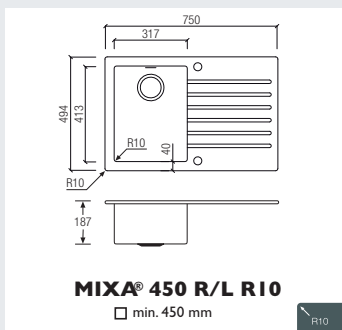

### Installation & accessories

- base unit width
- U basket
- # grill
- cutting board

MIXA® 813 R 10  
with MIXA® PLUS, anthracite

Dark colours require more maintenance. Please check with your dealer.

R10