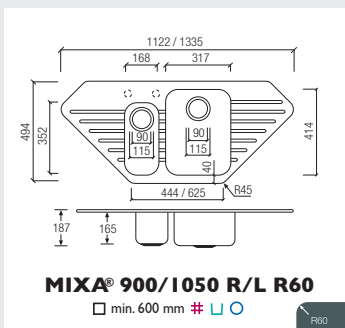

Installation & accessories

- base unit width
- U basket
- # grill
- cutting board