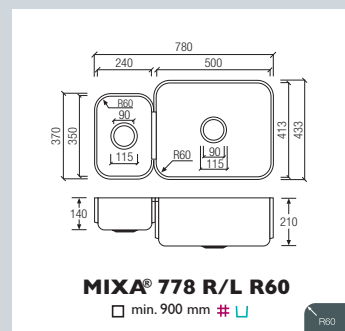

R60

Radius 60 (standard)

R10

Radius 10

R0

Radius 0

MIXA® 809 R 60, MIXA® 871 R 60

The standard MIXA® look will perfectly match your kitchen design.  
Choose from MIXA® single sinks, twins or modular version, with an internal Radius 60