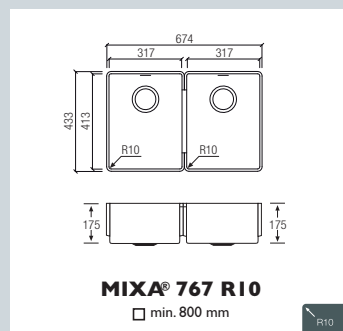

### Installation & accessories

- base unit width
- U basket
- # grill
- cutting board

MIXA® 813 R 10  
with MIXA® PLUS, anthracite

Dark colours require more maintenance. Please check with your dealer.

R10