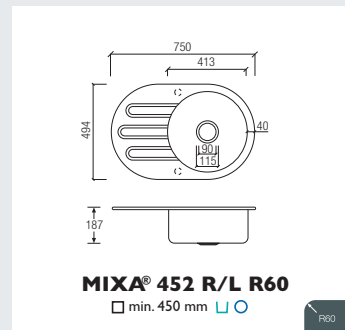

R60

Radius 60 (standard)

R10

Radius 10

R0

Radius 0

MIXA® 809 R 60, MIXA® 871 R 60

The standard MIXA® look will perfectly match your kitchen design.  
Choose from MIXA® single sinks, twins or modular version, with an internal Radius 60