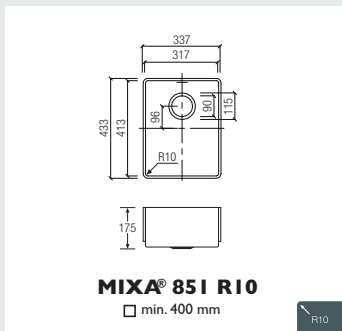

### Installation & accessories

- base unit width
- U basket
- # grill
- cutting board

MIXA® 813 R 10  
with MIXA® PLUS, anthracite

Dark colours require more maintenance. Please check with your dealer.

R10