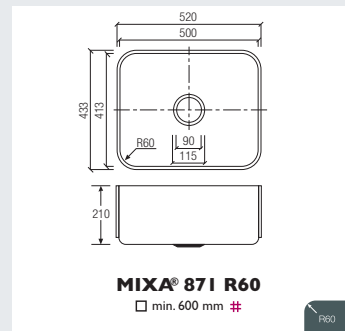

R60

Radius 60 (standard)

R10

Radius 10

R0

Radius 0

MIXA® 809 R 60, MIXA® 871 R 60

The standard MIXA® look will perfectly match your kitchen design.  
Choose from MIXA® single sinks, twins or modular version, with an internal Radius 60