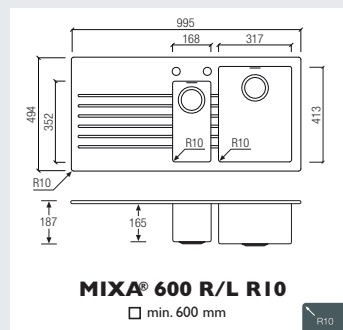

### Installation & accessories

- base unit width
- U basket
- # grill
- cutting board

MIXA® 813 R 10  
with MIXA® PLUS, anthracite

Dark colours require more maintenance. Please check with your dealer.

R10