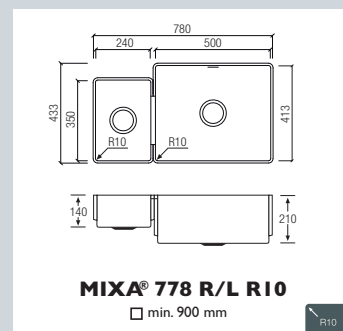

### Installation & accessories

- base unit width
- U basket
- # grill
- cutting board

MIXA® 813 R 10  
with MIXA® PLUS, anthracite

Dark colours require more maintenance. Please check with your dealer.

R10