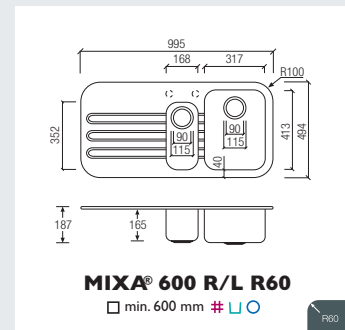

R60

Radius 60 (standard)

R10

Radius 10

R0

Radius 0

MIXA® 809 R 60, MIXA® 871 R 60

The standard MIXA® look will perfectly match your kitchen design.  
Choose from MIXA® single sinks, twins or modular version, with an internal Radius 60