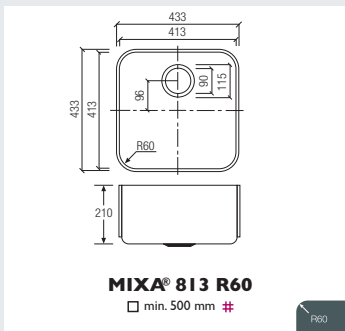

R60

Installation & accessories

- base unit width
- U basket
- # grill
- cutting board