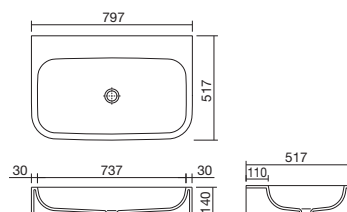

ASP-48
480 x 400 x 115mm

ASP-68
680 x 510 x 135mm

ASP-58
580 x 440 x 115mm

ASP-118D
(Double waste)
1180 x 510 x 135mm

ASP-118E
(Single waste)
1180 x 510 x 135mm

SIT ON TOP-MOUNT BASINS

- These sit on top-mount basins are supplied open at the back
- Available in all the colours of Corian®
- Supplied with or without overflow (without unless specified)

ASW-58
580 x 510 x 145mm

ASW-120
1200 x 510 x 145mm

ASW-66
665 x 510 x 145mm

CURVA® RANGE of SIT ON TOP-MOUNT BASINS

- These Curva® sit on top-mount basins are supplied open at the back
- Available in all the colours of Corian®
- Supplied with or without overflow (without unless specified)
- Template or DXF file available on request

Curva®
ASCU-38-W-140
437 x 517 x 140mm

Curva®
ASCU-73-W-140
797 x 517 x 140mm

Curva®
ASCU-53-W-140
597 x 517 x 140mm

Curva®
ASCU-103-W-140
1097 x 517 x 140mm

CURVA® RANGE of SIT ON TOP-MOUNT BASINS

- Available in all the colours of Corian®
- Only supplied without overflow
- Available in standard 12mm thickness or special 6mm thickness (FL)

Curva®
SCU-38-122
 399 x 399 x 122mm
SCU-38-122-FL
 399 x 399 x 122mm

Curva®
SCU-73-122
 759 x 399 x 122mm
SCU-73-122-FL
 759 x 399 x 122mm

Curva®
SCU-53-122
 559 x 399 x 122mm
SCU-53-122-FL
 559 x 399 x 122mm