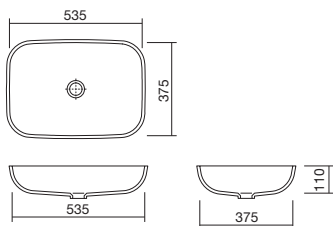

FP-110-D
(Double waste)
1100 x 370 x 120mm
FP-110-E
(Single waste)
1100 x 370 x 120mm

UNDERMOUNT BASINS

- Available in all the colours of Corian®
- Supplied with or without overflow (without unless specified)
- Template or DXF file available on request

FWS-50
500 x 370 x 125mm

FW-60
574 x 370 x 125mm

FWM-50
500 x 370 x 125mm

FW-110
1100 x 370 x 125mm

CURVA® RANGE of UNDERMOUNT BASINS

- Available in all the colours of Corian®
- Supplied with or without overflow (without unless specified)
- Template or DXF file available on request

**Curva®
FCU-38**
375 x 375 x 110mm

**Curva®
FCU-73**
735 x 375 x 110mm

**Curva®
FCU-53**
535 x 375 x 110mm

**Curva®
FCU-103**
1035 x 375 x 110mm

UNDERMOUNT BASINS for the HEALTHCARE ENVIRONMENT

- Available in all the colours of Corian®
- Supplied with or without overflow (without unless specified)
- Template or DXF file available on request

Curva®
SCU-103-122
 1059 x 399 x 122mm
SCU-103-122-FL
 1059 x 399 x 122mm

Standard
 12mm

FL

6mm

BABY BATHS

- Comes with standard 45mm waste hole
- Supplied without overflow

FS-70
670 x 395 x 285mm

FS-68
680 x 430 x 175mm