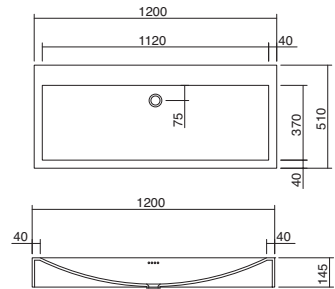

FOB-55
552 x 352 x 100mm

FOB-58
576 x 352 x 100mm

SIT ON TOP-MOUNT BASINS

- These sit on top-mount basins are supplied open at the back
- Available in all the colours of Corian®
- Supplied with or without overflow (without unless specified)

ASP-48
480 x 400 x 115mm

ASP-68
680 x 510 x 135mm

ASP-58
580 x 440 x 115mm

ASP-118D
(Double waste)
1180 x 510 x 135mm

ASP-118E
(Single waste)
1180 x 510 x 135mm

SIT ON TOP-MOUNT BASINS

- These sit on top-mount basins are supplied open at the back
- Available in all the colours of Corian®
- Supplied with or without overflow (without unless specified)

ASW-58
580 x 510 x 145mm

ASW-120
1200 x 510 x 145mm

ASW-66
665 x 510 x 145mm

CURVA® RANGE of SIT ON TOP-MOUNT BASINS

- These Curva® sit on top-mount basins are supplied open at the back
- Available in all the colours of Corian®
- Supplied with or without overflow (without unless specified)
- Template or DXF file available on request

Curva®
ASCU-38-W-140
437 x 517 x 140mm

Curva®
ASCU-73-W-140
797 x 517 x 140mm

Curva®
ASCU-53-W-140
597 x 517 x 140mm

Curva®
ASCU-103-W-140
1097 x 517 x 140mm

CURVA® RANGE of SIT ON TOP-MOUNT BASINS

- Available in all the colours of Corian®
- Only supplied without overflow
- Available in standard 12mm thickness or special 6mm thickness (FL)