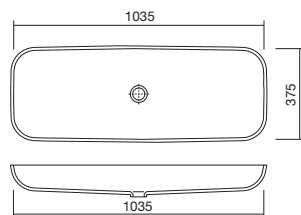

FP-110-D
(Double waste)
1100 x 370 x 120mm
FP-110-E
(Single waste)
1100 x 370 x 120mm

UNDERMOUNT BASINS

- Available in all the colours of Corian®
- Supplied with or without overflow (without unless specified)
- Template or DXF file available on request

FWS-50
500 x 370 x 125mm

FW-60
574 x 370 x 125mm

FWM-50
500 x 370 x 125mm

FW-110
1100 x 370 x 125mm

CURVA® RANGE of UNDERMOUNT BASINS

- Available in all the colours of Corian®
- Supplied with or without overflow (without unless specified)
- Template or DXF file available on request

**Curva®
FCU-38**
375 x 375 x 110mm

**Curva®
FCU-73**
735 x 375 x 110mm

**Curva®
FCU-53**
535 x 375 x 110mm

**Curva®
FCU-103**
1035 x 375 x 110mm

UNDERMOUNT BASINS for the HEALTHCARE ENVIRONMENT

- Available in all the colours of Corian®
- Supplied with or without overflow (without unless specified)
- Template or DXF file available on request

FOB-55
552 x 352 x 100mm

FOB-58
576 x 352 x 100mm

SIT ON TOP-MOUNT BASINS

- These sit on top-mount basins are supplied open at the back
- Available in all the colours of Corian®
- Supplied with or without overflow (without unless specified)