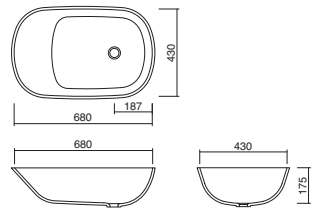

Curva®
ASCU-38-W-140
437 x 517 x 140mm

Curva®
ASCU-73-W-140
797 x 517 x 140mm

Curva®
ASCU-53-W-140
597 x 517 x 140mm

Curva®
ASCU-103-W-140
1097 x 517 x 140mm

CURVA® RANGE of SIT ON TOP-MOUNT BASINS

- Available in all the colours of Corian®
- Only supplied without overflow
- Available in standard 12mm thickness or special 6mm thickness (FL)

Curva®
SCU-38-122
 399 x 399 x 122mm
SCU-38-122-FL
 399 x 399 x 122mm

Curva®
SCU-73-122
 759 x 399 x 122mm
SCU-73-122-FL
 759 x 399 x 122mm

Curva®
SCU-53-122
 559 x 399 x 122mm
SCU-53-122-FL
 559 x 399 x 122mm

Curva®
SCU-103-122
 1059 x 399 x 122mm
SCU-103-122-FL
 1059 x 399 x 122mm

Standard
 12mm

FL

6mm

BABY BATHS

- Comes with standard 45mm waste hole
- Supplied without overflow

FS-70
670 x 395 x 285mm

FS-68
680 x 430 x 175mm

FS-70B
843 x 393 x 285mm

FS-68B
850 x 428 x 175mm

CD (UK) LTD

Wakefield House, Gildersome Spur, Morley, Leeds LS27 7JZ.

Telephone: 0113 201 2240 Fax: 0113 253 0717

Direct Sales Telephone: 0113 201 2244 Fax: 0113 289 7300