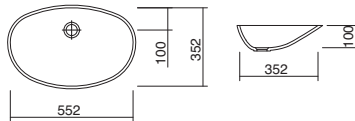

FWS-50
500 x 370 x 125mm

FW-60
574 x 370 x 125mm

FWM-50
500 x 370 x 125mm

FW-110
1100 x 370 x 125mm

CURVA® RANGE of UNDERMOUNT BASINS

- Available in all the colours of Corian®
- Supplied with or without overflow (without unless specified)
- Template or DXF file available on request

**Curva®
FCU-38**
375 x 375 x 110mm

**Curva®
FCU-73**
735 x 375 x 110mm

**Curva®
FCU-53**
535 x 375 x 110mm

**Curva®
FCU-103**
1035 x 375 x 110mm

UNDERMOUNT BASINS for the HEALTHCARE ENVIRONMENT

- Available in all the colours of Corian®
- Supplied with or without overflow (without unless specified)
- Template or DXF file available on request

FOB-55
552 x 352 x 100mm

FOB-58
576 x 352 x 100mm

SIT ON TOP-MOUNT BASINS

- These sit on top-mount basins are supplied open at the back
- Available in all the colours of Corian®
- Supplied with or without overflow (without unless specified)

ASP-48
480 x 400 x 115mm

ASP-68
680 x 510 x 135mm

ASP-58
580 x 440 x 115mm

ASP-118D
(Double waste)
1180 x 510 x 135mm

ASP-118E
(Single waste)
1180 x 510 x 135mm

SIT ON TOP-MOUNT BASINS

- These sit on top-mount basins are supplied open at the back
- Available in all the colours of Corian®
- Supplied with or without overflow (without unless specified)