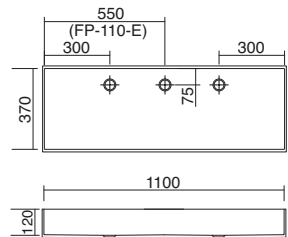

FD-520
522 x 325 x 130mm

FD-832
384 x 328 x 135mm

FD-600
600 x 400 x 130mm

FD-660
660 x 460 x 130mm

FD-560
551 x 360 x 130mm

UNDERMOUNT BASINS

- Available in all the colours of Corian®
- Supplied with or without overflow (without unless specified)
- Template or DXF file available on request

FP-40
400 x 260 x 100mm

FP-60
600 x 370 x 120mm
FP-60-700
700 x 370 x 120mm
FP-60-800
800 x 370 x 120mm
FP-60-900
900 x 370 x 120mm

FP-50
500 x 300 x 100mm
FP-50-600
600 x 300 x 100mm
FP-50-700
700 x 300 x 100mm

FP-110-D
(Double waste)
1100 x 370 x 120mm
FP-110-E
(Single waste)
1100 x 370 x 120mm

UNDERMOUNT BASINS

- Available in all the colours of Corian®
- Supplied with or without overflow (without unless specified)
- Template or DXF file available on request