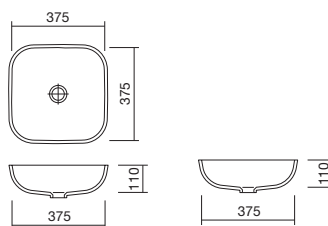

FP-110-D
(Double waste)
1100 x 370 x 120mm
FP-110-E
(Single waste)
1100 x 370 x 120mm

UNDERMOUNT BASINS

- Available in all the colours of Corian®
- Supplied with or without overflow (without unless specified)
- Template or DXF file available on request

FWS-50
500 x 370 x 125mm

FW-60
574 x 370 x 125mm

FWM-50
500 x 370 x 125mm

FW-110
1100 x 370 x 125mm

CURVA® RANGE of UNDERMOUNT BASINS

- Available in all the colours of Corian®
- Supplied with or without overflow (without unless specified)
- Template or DXF file available on request

**Curva®
FCU-38**
375 x 375 x 110mm

**Curva®
FCU-73**
735 x 375 x 110mm

**Curva®
FCU-53**
535 x 375 x 110mm

**Curva®
FCU-103**
1035 x 375 x 110mm

UNDERMOUNT BASINS for the HEALTHCARE ENVIRONMENT

- Available in all the colours of Corian®
- Supplied with or without overflow (without unless specified)
- Template or DXF file available on request

Curva®
SCU-103-122
 1059 x 399 x 122mm
SCU-103-122-FL
 1059 x 399 x 122mm

Standard
 12mm

FL

6mm

BABY BATHS

- Comes with standard 45mm waste hole
- Supplied without overflow

FS-70
670 x 395 x 285mm

FS-68
680 x 430 x 175mm