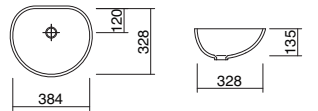

UNDERMOUNT BASINS

- Available in all the colours of Corian®
- Supplied with or without overflow (without unless specified)
- Template or DXF file available on request

FD-470
467 x 306 x 130mm

FD-831
499 x 343 x 135mm

FD-520
522 x 325 x 130mm

FD-832
384 x 328 x 135mm

FD-600
600 x 400 x 130mm

FD-660
660 x 460 x 130mm

FD-560
551 x 360 x 130mm

UNDERMOUNT BASINS

- Available in all the colours of Corian®
- Supplied with or without overflow (without unless specified)
- Template or DXF file available on request