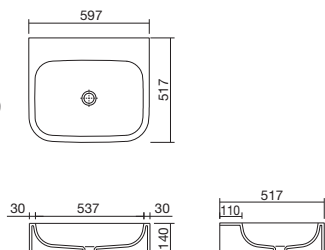

ASP-48
480 x 400 x 115mm

ASP-68
680 x 510 x 135mm

ASP-58
580 x 440 x 115mm

ASP-118D
(Double waste)
1180 x 510 x 135mm

ASP-118E
(Single waste)
1180 x 510 x 135mm

SIT ON TOP-MOUNT BASINS

- These sit on top-mount basins are supplied open at the back
- Available in all the colours of Corian®
- Supplied with or without overflow (without unless specified)

ASW-58
580 x 510 x 145mm

ASW-120
1200 x 510 x 145mm

ASW-66
665 x 510 x 145mm

CURVA® RANGE of SIT ON TOP-MOUNT BASINS

- These Curva® sit on top-mount basins are supplied open at the back
- Available in all the colours of Corian®
- Supplied with or without overflow (without unless specified)
- Template or DXF file available on request

Curva®
ASCU-38-W-140
437 x 517 x 140mm

Curva®
ASCU-73-W-140
797 x 517 x 140mm

Curva®
ASCU-53-W-140
597 x 517 x 140mm

Curva®
ASCU-103-W-140
1097 x 517 x 140mm

CURVA® RANGE of SIT ON TOP-MOUNT BASINS

- Available in all the colours of Corian®
- Only supplied without overflow
- Available in standard 12mm thickness or special 6mm thickness (FL)

Curva®
SCU-38-122
 399 x 399 x 122mm
SCU-38-122-FL
 399 x 399 x 122mm

Curva®
SCU-73-122
 759 x 399 x 122mm
SCU-73-122-FL
 759 x 399 x 122mm

Curva®
SCU-53-122
 559 x 399 x 122mm
SCU-53-122-FL
 559 x 399 x 122mm