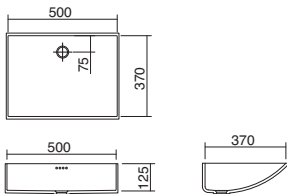

FD-520
522 x 325 x 130mm

FD-832
384 x 328 x 135mm

FD-600
600 x 400 x 130mm

FD-660
660 x 460 x 130mm

FD-560
551 x 360 x 130mm

UNDERMOUNT BASINS

- Available in all the colours of Corian®
- Supplied with or without overflow (without unless specified)
- Template or DXF file available on request

FP-40
400 x 260 x 100mm

FP-60
600 x 370 x 120mm
FP-60-700
700 x 370 x 120mm
FP-60-800
800 x 370 x 120mm
FP-60-900
900 x 370 x 120mm

FP-50
500 x 300 x 100mm
FP-50-600
600 x 300 x 100mm
FP-50-700
700 x 300 x 100mm

FP-110-D
(Double waste)
1100 x 370 x 120mm
FP-110-E
(Single waste)
1100 x 370 x 120mm

UNDERMOUNT BASINS

- Available in all the colours of Corian®
- Supplied with or without overflow (without unless specified)
- Template or DXF file available on request

FWS-50
500 x 370 x 125mm

FW-60
574 x 370 x 125mm

FWM-50
500 x 370 x 125mm

FW-110
1100 x 370 x 125mm

CURVA® RANGE of UNDERMOUNT BASINS

- Available in all the colours of Corian®
- Supplied with or without overflow (without unless specified)
- Template or DXF file available on request