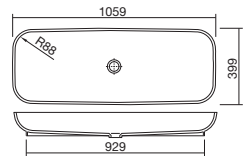

ASW-58
580 x 510 x 145mm

ASW-120
1200 x 510 x 145mm

ASW-66
665 x 510 x 145mm

CURVA® RANGE of SIT ON TOP-MOUNT BASINS

- These Curva® sit on top-mount basins are supplied open at the back
- Available in all the colours of Corian®
- Supplied with or without overflow (without unless specified)
- Template or DXF file available on request

Curva®
ASCU-38-W-140
437 x 517 x 140mm

Curva®
ASCU-73-W-140
797 x 517 x 140mm

Curva®
ASCU-53-W-140
597 x 517 x 140mm

Curva®
ASCU-103-W-140
1097 x 517 x 140mm

CURVA® RANGE of SIT ON TOP-MOUNT BASINS

- Available in all the colours of Corian®
- Only supplied without overflow
- Available in standard 12mm thickness or special 6mm thickness (FL)

Curva®
SCU-38-122
 399 x 399 x 122mm
SCU-38-122-FL
 399 x 399 x 122mm

Curva®
SCU-73-122
 759 x 399 x 122mm
SCU-73-122-FL
 759 x 399 x 122mm

Curva®
SCU-53-122
 559 x 399 x 122mm
SCU-53-122-FL
 559 x 399 x 122mm

Curva®
SCU-103-122
 1059 x 399 x 122mm
SCU-103-122-FL
 1059 x 399 x 122mm

Standard
 12mm

FL

6mm

BABY BATHS

- Comes with standard 45mm waste hole
- Supplied without overflow

FS-70
670 x 395 x 285mm

FS-68
680 x 430 x 175mm