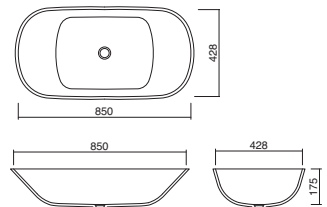

Curva®
ASCU-38-W-140
437 x 517 x 140mm

Curva®
ASCU-73-W-140
797 x 517 x 140mm

Curva®
ASCU-53-W-140
597 x 517 x 140mm

Curva®
ASCU-103-W-140
1097 x 517 x 140mm

CURVA® RANGE of SIT ON TOP-MOUNT BASINS

- Available in all the colours of Corian®
- Only supplied without overflow
- Available in standard 12mm thickness or special 6mm thickness (FL)

Curva®
SCU-38-122
 399 x 399 x 122mm
SCU-38-122-FL
 399 x 399 x 122mm

Curva®
SCU-73-122
 759 x 399 x 122mm
SCU-73-122-FL
 759 x 399 x 122mm

Curva®
SCU-53-122
 559 x 399 x 122mm
SCU-53-122-FL
 559 x 399 x 122mm

Curva®
SCU-103-122
 1059 x 399 x 122mm
SCU-103-122-FL
 1059 x 399 x 122mm

Standard
 12mm

FL

6mm

BABY BATHS

- Comes with standard 45mm waste hole
- Supplied without overflow

FS-70
670 x 395 x 285mm

FS-68
680 x 430 x 175mm

FS-70B
843 x 393 x 285mm

FS-68B
850 x 428 x 175mm

CD (UK) LTD

Wakefield House, Gildersome Spur, Morley, Leeds LS27 7JZ.

Telephone: 0113 201 2240 Fax: 0113 253 0717

Direct Sales Telephone: 0113 201 2244 Fax: 0113 289 7300