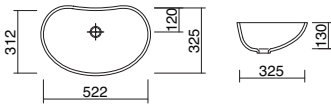

UNDERMOUNT BASINS

- Available in all the colours of Corian®
- Supplied with or without overflow (without unless specified)
- Template or DXF file available on request

FD-470
467 x 306 x 130mm

FD-831
499 x 343 x 135mm

FD-520
522 x 325 x 130mm

FD-832
384 x 328 x 135mm

FD-600
600 x 400 x 130mm

FD-660
660 x 460 x 130mm

FD-560
551 x 360 x 130mm

UNDERMOUNT BASINS

- Available in all the colours of Corian®
- Supplied with or without overflow (without unless specified)
- Template or DXF file available on request