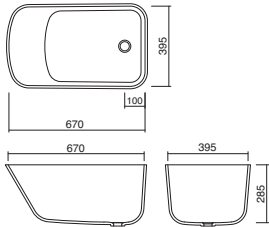

Curva®
ASCU-38-W-140
437 x 517 x 140mm

Curva®
ASCU-73-W-140
797 x 517 x 140mm

Curva®
ASCU-53-W-140
597 x 517 x 140mm

Curva®
ASCU-103-W-140
1097 x 517 x 140mm

CURVA® RANGE of SIT ON TOP-MOUNT BASINS

- Available in all the colours of Corian®
- Only supplied without overflow
- Available in standard 12mm thickness or special 6mm thickness (FL)

Curva®
SCU-38-122
 399 x 399 x 122mm
SCU-38-122-FL
 399 x 399 x 122mm

Curva®
SCU-73-122
 759 x 399 x 122mm
SCU-73-122-FL
 759 x 399 x 122mm

Curva®
SCU-53-122
 559 x 399 x 122mm
SCU-53-122-FL
 559 x 399 x 122mm

Curva®
SCU-103-122
 1059 x 399 x 122mm
SCU-103-122-FL
 1059 x 399 x 122mm

Standard
 12mm

FL

6mm

BABY BATHS

- Comes with standard 45mm waste hole
- Supplied without overflow

FS-70
670 x 395 x 285mm

FS-68
680 x 430 x 175mm

FS-70B
843 x 393 x 285mm

FS-68B
850 x 428 x 175mm

CD (UK) LTD

Wakefield House, Gildersome Spur, Morley, Leeds LS27 7JZ.

Telephone: 0113 201 2240 Fax: 0113 253 0717

Direct Sales Telephone: 0113 201 2244 Fax: 0113 289 7300