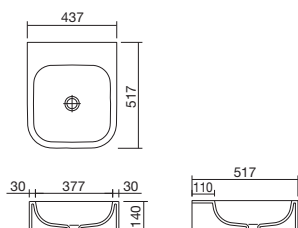

ASP-48
480 x 400 x 115mm

ASP-68
680 x 510 x 135mm

ASP-58
580 x 440 x 115mm

ASP-118D
(Double waste)
1180 x 510 x 135mm

ASP-118E
(Single waste)
1180 x 510 x 135mm

SIT ON TOP-MOUNT BASINS

- These sit on top-mount basins are supplied open at the back
- Available in all the colours of Corian®
- Supplied with or without overflow (without unless specified)

ASW-58
580 x 510 x 145mm

ASW-120
1200 x 510 x 145mm

ASW-66
665 x 510 x 145mm

CURVA® RANGE of SIT ON TOP-MOUNT BASINS

- These Curva® sit on top-mount basins are supplied open at the back
- Available in all the colours of Corian®
- Supplied with or without overflow (without unless specified)
- Template or DXF file available on request

Curva®
ASCU-38-W-140
437 x 517 x 140mm

Curva®
ASCU-73-W-140
797 x 517 x 140mm

Curva®
ASCU-53-W-140
597 x 517 x 140mm

Curva®
ASCU-103-W-140
1097 x 517 x 140mm

CURVA® RANGE of SIT ON TOP-MOUNT BASINS

- Available in all the colours of Corian®
- Only supplied without overflow
- Available in standard 12mm thickness or special 6mm thickness (FL)

Curva®
SCU-38-122
 399 x 399 x 122mm
SCU-38-122-FL
 399 x 399 x 122mm

Curva®
SCU-73-122
 759 x 399 x 122mm
SCU-73-122-FL
 759 x 399 x 122mm

Curva®
SCU-53-122
 559 x 399 x 122mm
SCU-53-122-FL
 559 x 399 x 122mm