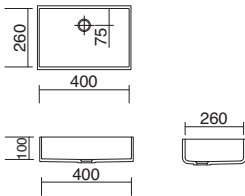

FD-520
522 x 325 x 130mm

FD-832
384 x 328 x 135mm

FD-600
600 x 400 x 130mm

FD-660
660 x 460 x 130mm

FD-560
551 x 360 x 130mm

UNDERMOUNT BASINS

- Available in all the colours of Corian®
- Supplied with or without overflow (without unless specified)
- Template or DXF file available on request

FP-40
400 x 260 x 100mm

FP-60
600 x 370 x 120mm
FP-60-700
700 x 370 x 120mm
FP-60-800
800 x 370 x 120mm
FP-60-900
900 x 370 x 120mm

FP-50
500 x 300 x 100mm
FP-50-600
600 x 300 x 100mm
FP-50-700
700 x 300 x 100mm

FP-110-D
(Double waste)
1100 x 370 x 120mm
FP-110-E
(Single waste)
1100 x 370 x 120mm

UNDERMOUNT BASINS

- Available in all the colours of Corian®
- Supplied with or without overflow (without unless specified)
- Template or DXF file available on request

Curva®
SCU-103-122
 1059 x 399 x 122mm
SCU-103-122-FL
 1059 x 399 x 122mm

Standard
 12mm

FL

6mm

BABY BATHS

- Comes with standard 45mm waste hole
- Supplied without overflow

FS-70
670 x 395 x 285mm

FS-68
680 x 430 x 175mm