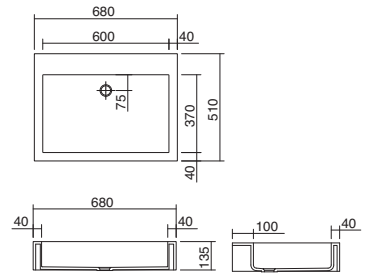

FP-110-D
(Double waste)
1100 x 370 x 120mm
FP-110-E
(Single waste)
1100 x 370 x 120mm

UNDERMOUNT BASINS

- Available in all the colours of Corian®
- Supplied with or without overflow (without unless specified)
- Template or DXF file available on request

**Curva®
FCU-38**
375 x 375 x 110mm

**Curva®
FCU-73**
735 x 375 x 110mm

**Curva®
FCU-53**
535 x 375 x 110mm

**Curva®
FCU-103**
1035 x 375 x 110mm

UNDERMOUNT BASINS for the HEALTHCARE ENVIRONMENT

- Available in all the colours of Corian®
- Supplied with or without overflow (without unless specified)
- Template or DXF file available on request

FOB-55
552 x 352 x 100mm

FOB-58
576 x 352 x 100mm

SIT ON TOP-MOUNT BASINS

- These sit on top-mount basins are supplied open at the back
- Available in all the colours of Corian®
- Supplied with or without overflow (without unless specified)

ASP-48
480 x 400 x 115mm

ASP-68
680 x 510 x 135mm

ASP-58
580 x 440 x 115mm

ASP-118D
(Double waste)
1180 x 510 x 135mm

ASP-118E
(Single waste)
1180 x 510 x 135mm

SIT ON TOP-MOUNT BASINS

- These sit on top-mount basins are supplied open at the back
- Available in all the colours of Corian®
- Supplied with or without overflow (without unless specified)