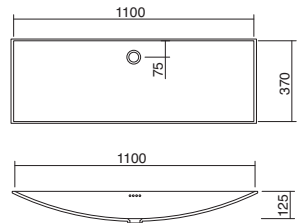

FP-110-D
(Double waste)
1100 x 370 x 120mm
FP-110-E
(Single waste)
1100 x 370 x 120mm

UNDERMOUNT BASINS

- Available in all the colours of Corian®
- Supplied with or without overflow (without unless specified)
- Template or DXF file available on request

FWS-50
500 x 370 x 125mm

FW-60
574 x 370 x 125mm

FWM-50
500 x 370 x 125mm

FW-110
1100 x 370 x 125mm

CURVA® RANGE of UNDERMOUNT BASINS

- Available in all the colours of Corian®
- Supplied with or without overflow (without unless specified)
- Template or DXF file available on request

**Curva®
FCU-38**
375 x 375 x 110mm

**Curva®
FCU-73**
735 x 375 x 110mm

**Curva®
FCU-53**
535 x 375 x 110mm

**Curva®
FCU-103**
1035 x 375 x 110mm

UNDERMOUNT BASINS for the HEALTHCARE ENVIRONMENT

- Available in all the colours of Corian®
- Supplied with or without overflow (without unless specified)
- Template or DXF file available on request

ASP-48
480 x 400 x 115mm

ASP-68
680 x 510 x 135mm

ASP-58
580 x 440 x 115mm

ASP-118D
(Double waste)
1180 x 510 x 135mm

ASP-118E
(Single waste)
1180 x 510 x 135mm

SIT ON TOP-MOUNT BASINS

- These sit on top-mount basins are supplied open at the back
- Available in all the colours of Corian®
- Supplied with or without overflow (without unless specified)