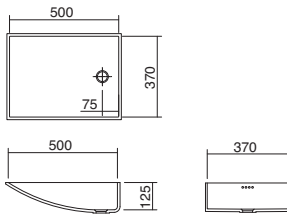

FD-520
522 x 325 x 130mm

FD-832
384 x 328 x 135mm

FD-600
600 x 400 x 130mm

FD-660
660 x 460 x 130mm

FD-560
551 x 360 x 130mm

UNDERMOUNT BASINS

- Available in all the colours of Corian®
- Supplied with or without overflow (without unless specified)
- Template or DXF file available on request

FP-40
400 x 260 x 100mm

FP-60
600 x 370 x 120mm
FP-60-700
700 x 370 x 120mm
FP-60-800
800 x 370 x 120mm
FP-60-900
900 x 370 x 120mm

FP-50
500 x 300 x 100mm
FP-50-600
600 x 300 x 100mm
FP-50-700
700 x 300 x 100mm

FP-110-D
(Double waste)
1100 x 370 x 120mm
FP-110-E
(Single waste)
1100 x 370 x 120mm

UNDERMOUNT BASINS

- Available in all the colours of Corian®
- Supplied with or without overflow (without unless specified)
- Template or DXF file available on request

FWS-50
500 x 370 x 125mm

FW-60
574 x 370 x 125mm

FWM-50
500 x 370 x 125mm

FW-110
1100 x 370 x 125mm

CURVA® RANGE of UNDERMOUNT BASINS

- Available in all the colours of Corian®
- Supplied with or without overflow (without unless specified)
- Template or DXF file available on request