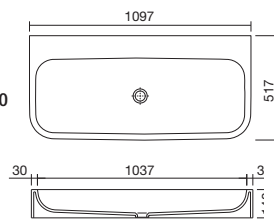

ASW-58
580 x 510 x 145mm

ASW-120
1200 x 510 x 145mm

ASW-66
665 x 510 x 145mm

CURVA® RANGE of SIT ON TOP-MOUNT BASINS

- These Curva® sit on top-mount basins are supplied open at the back
- Available in all the colours of Corian®
- Supplied with or without overflow (without unless specified)
- Template or DXF file available on request

Curva®
ASCU-38-W-140
437 x 517 x 140mm

Curva®
ASCU-73-W-140
797 x 517 x 140mm

Curva®
ASCU-53-W-140
597 x 517 x 140mm

Curva®
ASCU-103-W-140
1097 x 517 x 140mm

CURVA® RANGE of SIT ON TOP-MOUNT BASINS

- Available in all the colours of Corian®
- Only supplied without overflow
- Available in standard 12mm thickness or special 6mm thickness (FL)

Curva®
SCU-38-122
 399 x 399 x 122mm
SCU-38-122-FL
 399 x 399 x 122mm

Curva®
SCU-73-122
 759 x 399 x 122mm
SCU-73-122-FL
 759 x 399 x 122mm

Curva®
SCU-53-122
 559 x 399 x 122mm
SCU-53-122-FL
 559 x 399 x 122mm

Curva®
SCU-103-122
 1059 x 399 x 122mm
SCU-103-122-FL
 1059 x 399 x 122mm

Standard
 12mm

FL

6mm

BABY BATHS

- Comes with standard 45mm waste hole
- Supplied without overflow

FS-70
670 x 395 x 285mm

FS-68
680 x 430 x 175mm