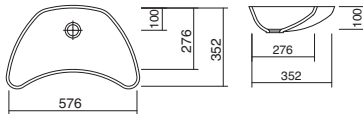

FWS-50
500 x 370 x 125mm

FW-60
574 x 370 x 125mm

FWM-50
500 x 370 x 125mm

FW-110
1100 x 370 x 125mm

CURVA® RANGE of UNDERMOUNT BASINS

- Available in all the colours of Corian®
- Supplied with or without overflow (without unless specified)
- Template or DXF file available on request

**Curva®
FCU-38**
375 x 375 x 110mm

**Curva®
FCU-73**
735 x 375 x 110mm

**Curva®
FCU-53**
535 x 375 x 110mm

**Curva®
FCU-103**
1035 x 375 x 110mm

UNDERMOUNT BASINS for the HEALTHCARE ENVIRONMENT

- Available in all the colours of Corian®
- Supplied with or without overflow (without unless specified)
- Template or DXF file available on request

FOB-55
552 x 352 x 100mm

FOB-58
576 x 352 x 100mm

SIT ON TOP-MOUNT BASINS

- These sit on top-mount basins are supplied open at the back
- Available in all the colours of Corian®
- Supplied with or without overflow (without unless specified)

ASP-48
480 x 400 x 115mm

ASP-68
680 x 510 x 135mm

ASP-58
580 x 440 x 115mm

ASP-118D
(Double waste)
1180 x 510 x 135mm

ASP-118E
(Single waste)
1180 x 510 x 135mm

SIT ON TOP-MOUNT BASINS

- These sit on top-mount basins are supplied open at the back
- Available in all the colours of Corian®
- Supplied with or without overflow (without unless specified)