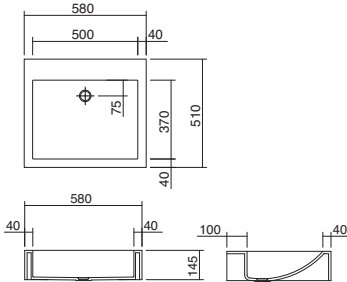

FOB-55
552 x 352 x 100mm

FOB-58
576 x 352 x 100mm

SIT ON TOP-MOUNT BASINS

- These sit on top-mount basins are supplied open at the back
- Available in all the colours of Corian®
- Supplied with or without overflow (without unless specified)

ASP-48
480 x 400 x 115mm

ASP-68
680 x 510 x 135mm

ASP-58
580 x 440 x 115mm

ASP-118D
(Double waste)
1180 x 510 x 135mm

ASP-118E
(Single waste)
1180 x 510 x 135mm

SIT ON TOP-MOUNT BASINS

- These sit on top-mount basins are supplied open at the back
- Available in all the colours of Corian®
- Supplied with or without overflow (without unless specified)

ASW-58
580 x 510 x 145mm

ASW-120
1200 x 510 x 145mm

ASW-66
665 x 510 x 145mm

CURVA® RANGE of SIT ON TOP-MOUNT BASINS

- These Curva® sit on top-mount basins are supplied open at the back
- Available in all the colours of Corian®
- Supplied with or without overflow (without unless specified)
- Template or DXF file available on request

Curva®
ASCU-38-W-140
437 x 517 x 140mm

Curva®
ASCU-73-W-140
797 x 517 x 140mm

Curva®
ASCU-53-W-140
597 x 517 x 140mm

Curva®
ASCU-103-W-140
1097 x 517 x 140mm

CURVA® RANGE of SIT ON TOP-MOUNT BASINS

- Available in all the colours of Corian®
- Only supplied without overflow
- Available in standard 12mm thickness or special 6mm thickness (FL)