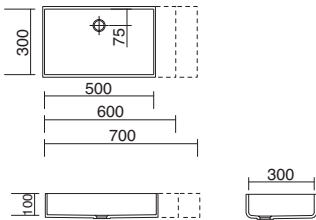

FD-520
522 x 325 x 130mm

FD-832
384 x 328 x 135mm

FD-600
600 x 400 x 130mm

FD-660
660 x 460 x 130mm

FD-560
551 x 360 x 130mm

UNDERMOUNT BASINS

- Available in all the colours of Corian®
- Supplied with or without overflow (without unless specified)
- Template or DXF file available on request

FP-40
400 x 260 x 100mm

FP-60
600 x 370 x 120mm
FP-60-700
700 x 370 x 120mm
FP-60-800
800 x 370 x 120mm
FP-60-900
900 x 370 x 120mm

FP-50
500 x 300 x 100mm
FP-50-600
600 x 300 x 100mm
FP-50-700
700 x 300 x 100mm

FP-110-D
(Double waste)
1100 x 370 x 120mm
FP-110-E
(Single waste)
1100 x 370 x 120mm

UNDERMOUNT BASINS

- Available in all the colours of Corian®
- Supplied with or without overflow (without unless specified)
- Template or DXF file available on request

Curva®
SCU-103-122
 1059 x 399 x 122mm
SCU-103-122-FL
 1059 x 399 x 122mm

Standard
 12mm

FL

6mm

BABY BATHS

- Comes with standard 45mm waste hole
- Supplied without overflow

FS-70
670 x 395 x 285mm

FS-68
680 x 430 x 175mm