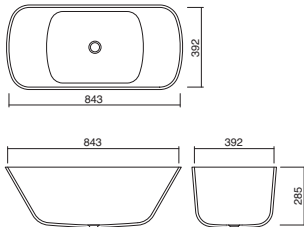

Curva®
ASCU-38-W-140
437 x 517 x 140mm

Curva®
ASCU-73-W-140
797 x 517 x 140mm

Curva®
ASCU-53-W-140
597 x 517 x 140mm

Curva®
ASCU-103-W-140
1097 x 517 x 140mm

CURVA® RANGE of SIT ON TOP-MOUNT BASINS

- Available in all the colours of Corian®
- Only supplied without overflow
- Available in standard 12mm thickness or special 6mm thickness (FL)

Curva®
SCU-38-122
 399 x 399 x 122mm
SCU-38-122-FL
 399 x 399 x 122mm

Curva®
SCU-73-122
 759 x 399 x 122mm
SCU-73-122-FL
 759 x 399 x 122mm

Curva®
SCU-53-122
 559 x 399 x 122mm
SCU-53-122-FL
 559 x 399 x 122mm

Curva®
SCU-103-122
 1059 x 399 x 122mm
SCU-103-122-FL
 1059 x 399 x 122mm

Standard
 12mm

FL

6mm

BABY BATHS

- Comes with standard 45mm waste hole
- Supplied without overflow

FS-70
670 x 395 x 285mm

FS-68
680 x 430 x 175mm

FS-70B
843 x 393 x 285mm

FS-68B
850 x 428 x 175mm

CD (UK) LTD

Wakefield House, Gildersome Spur, Morley, Leeds LS27 7JZ.

Telephone: 0113 201 2240 Fax: 0113 253 0717

Direct Sales Telephone: 0113 201 2244 Fax: 0113 289 7300