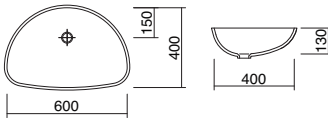

UNDERMOUNT BASINS

- Available in all the colours of Corian®
- Supplied with or without overflow (without unless specified)
- Template or DXF file available on request

FD-470
467 x 306 x 130mm

FD-831
499 x 343 x 135mm

FD-520
522 x 325 x 130mm

FD-832
384 x 328 x 135mm

FD-600
600 x 400 x 130mm

FD-660
660 x 460 x 130mm

FD-560
551 x 360 x 130mm

UNDERMOUNT BASINS

- Available in all the colours of Corian®
- Supplied with or without overflow (without unless specified)
- Template or DXF file available on request