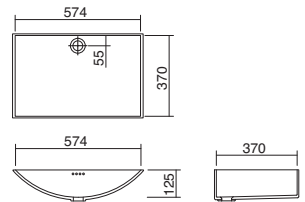

FD-520
522 x 325 x 130mm

FD-832
384 x 328 x 135mm

FD-600
600 x 400 x 130mm

FD-660
660 x 460 x 130mm

FD-560
551 x 360 x 130mm

UNDERMOUNT BASINS

- Available in all the colours of Corian®
- Supplied with or without overflow (without unless specified)
- Template or DXF file available on request

FP-40
400 x 260 x 100mm

FP-60
600 x 370 x 120mm
FP-60-700
700 x 370 x 120mm
FP-60-800
800 x 370 x 120mm
FP-60-900
900 x 370 x 120mm

FP-50
500 x 300 x 100mm
FP-50-600
600 x 300 x 100mm
FP-50-700
700 x 300 x 100mm

FP-110-D
(Double waste)
1100 x 370 x 120mm
FP-110-E
(Single waste)
1100 x 370 x 120mm

UNDERMOUNT BASINS

- Available in all the colours of Corian®
- Supplied with or without overflow (without unless specified)
- Template or DXF file available on request

FWS-50
500 x 370 x 125mm

FW-60
574 x 370 x 125mm

FWM-50
500 x 370 x 125mm

FW-110
1100 x 370 x 125mm

CURVA® RANGE of UNDERMOUNT BASINS

- Available in all the colours of Corian®
- Supplied with or without overflow (without unless specified)
- Template or DXF file available on request