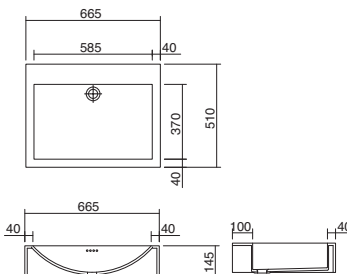

FOB-55
552 x 352 x 100mm

FOB-58
576 x 352 x 100mm

SIT ON TOP-MOUNT BASINS

- These sit on top-mount basins are supplied open at the back
- Available in all the colours of Corian®
- Supplied with or without overflow (without unless specified)

ASP-48
480 x 400 x 115mm

ASP-68
680 x 510 x 135mm

ASP-58
580 x 440 x 115mm

ASP-118D
(Double waste)
1180 x 510 x 135mm

ASP-118E
(Single waste)
1180 x 510 x 135mm

SIT ON TOP-MOUNT BASINS

- These sit on top-mount basins are supplied open at the back
- Available in all the colours of Corian®
- Supplied with or without overflow (without unless specified)

ASW-58
580 x 510 x 145mm

ASW-120
1200 x 510 x 145mm

ASW-66
665 x 510 x 145mm

CURVA® RANGE of SIT ON TOP-MOUNT BASINS

- These Curva® sit on top-mount basins are supplied open at the back
- Available in all the colours of Corian®
- Supplied with or without overflow (without unless specified)
- Template or DXF file available on request

Curva®
ASCU-38-W-140
437 x 517 x 140mm

Curva®
ASCU-73-W-140
797 x 517 x 140mm

Curva®
ASCU-53-W-140
597 x 517 x 140mm

Curva®
ASCU-103-W-140
1097 x 517 x 140mm

CURVA® RANGE of SIT ON TOP-MOUNT BASINS

- Available in all the colours of Corian®
- Only supplied without overflow
- Available in standard 12mm thickness or special 6mm thickness (FL)