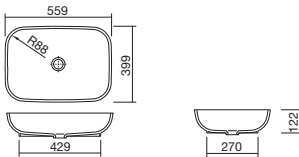

ASW-58
580 x 510 x 145mm

ASW-120
1200 x 510 x 145mm

ASW-66
665 x 510 x 145mm

CURVA® RANGE of SIT ON TOP-MOUNT BASINS

- These Curva® sit on top-mount basins are supplied open at the back
- Available in all the colours of Corian®
- Supplied with or without overflow (without unless specified)
- Template or DXF file available on request

Curva®
ASCU-38-W-140
437 x 517 x 140mm

Curva®
ASCU-73-W-140
797 x 517 x 140mm

Curva®
ASCU-53-W-140
597 x 517 x 140mm

Curva®
ASCU-103-W-140
1097 x 517 x 140mm

CURVA® RANGE of SIT ON TOP-MOUNT BASINS

- Available in all the colours of Corian®
- Only supplied without overflow
- Available in standard 12mm thickness or special 6mm thickness (FL)

Curva®
SCU-38-122
 399 x 399 x 122mm
SCU-38-122-FL
 399 x 399 x 122mm

Curva®
SCU-73-122
 759 x 399 x 122mm
SCU-73-122-FL
 759 x 399 x 122mm

Curva®
SCU-53-122
 559 x 399 x 122mm
SCU-53-122-FL
 559 x 399 x 122mm

Curva®
SCU-103-122
 1059 x 399 x 122mm
SCU-103-122-FL
 1059 x 399 x 122mm

Standard
 12mm

FL

6mm

BABY BATHS

- Comes with standard 45mm waste hole
- Supplied without overflow

FS-70
670 x 395 x 285mm

FS-68
680 x 430 x 175mm