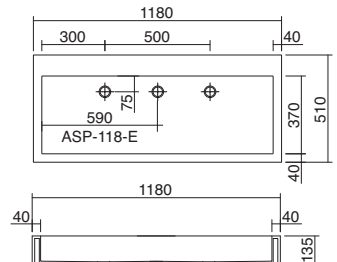

FP-110-D
(Double waste)
1100 x 370 x 120mm
FP-110-E
(Single waste)
1100 x 370 x 120mm

UNDERMOUNT BASINS

- Available in all the colours of Corian®
- Supplied with or without overflow (without unless specified)
- Template or DXF file available on request

FOB-55
552 x 352 x 100mm

FOB-58
576 x 352 x 100mm

SIT ON TOP-MOUNT BASINS

- These sit on top-mount basins are supplied open at the back
- Available in all the colours of Corian®
- Supplied with or without overflow (without unless specified)

ASP-48
480 x 400 x 115mm

ASP-68
680 x 510 x 135mm

ASP-58
580 x 440 x 115mm

ASP-118D
(Double waste)
1180 x 510 x 135mm

ASP-118E
(Single waste)
1180 x 510 x 135mm

SIT ON TOP-MOUNT BASINS

- These sit on top-mount basins are supplied open at the back
- Available in all the colours of Corian®
- Supplied with or without overflow (without unless specified)

ASW-58
580 x 510 x 145mm

ASW-120
1200 x 510 x 145mm

ASW-66
665 x 510 x 145mm

CURVA® RANGE of SIT ON TOP-MOUNT BASINS

- These Curva® sit on top-mount basins are supplied open at the back
- Available in all the colours of Corian®
- Supplied with or without overflow (without unless specified)
- Template or DXF file available on request