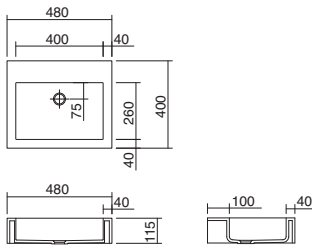

FP-110-D
(Double waste)
1100 x 370 x 120mm
FP-110-E
(Single waste)
1100 x 370 x 120mm

UNDERMOUNT BASINS

- Available in all the colours of Corian®
- Supplied with or without overflow (without unless specified)
- Template or DXF file available on request

**Curva®
FCU-38**
375 x 375 x 110mm

**Curva®
FCU-73**
735 x 375 x 110mm

**Curva®
FCU-53**
535 x 375 x 110mm

**Curva®
FCU-103**
1035 x 375 x 110mm

UNDERMOUNT BASINS for the HEALTHCARE ENVIRONMENT

- Available in all the colours of Corian®
- Supplied with or without overflow (without unless specified)
- Template or DXF file available on request

FOB-55
552 x 352 x 100mm

FOB-58
576 x 352 x 100mm

SIT ON TOP-MOUNT BASINS

- These sit on top-mount basins are supplied open at the back
- Available in all the colours of Corian®
- Supplied with or without overflow (without unless specified)

ASP-48
480 x 400 x 115mm

ASP-68
680 x 510 x 135mm

ASP-58
580 x 440 x 115mm

ASP-118D
(Double waste)
1180 x 510 x 135mm

ASP-118E
(Single waste)
1180 x 510 x 135mm

SIT ON TOP-MOUNT BASINS

- These sit on top-mount basins are supplied open at the back
- Available in all the colours of Corian®
- Supplied with or without overflow (without unless specified)