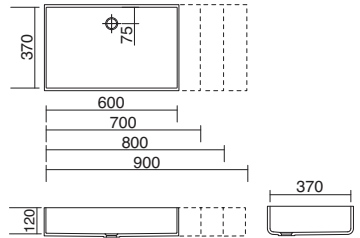

FD-520
522 x 325 x 130mm

FD-832
384 x 328 x 135mm

FD-600
600 x 400 x 130mm

FD-660
660 x 460 x 130mm

FD-560
551 x 360 x 130mm

UNDERMOUNT BASINS

- Available in all the colours of Corian®
- Supplied with or without overflow (without unless specified)
- Template or DXF file available on request

FP-40
400 x 260 x 100mm

FP-60
600 x 370 x 120mm
FP-60-700
700 x 370 x 120mm
FP-60-800
800 x 370 x 120mm
FP-60-900
900 x 370 x 120mm

FP-50
500 x 300 x 100mm
FP-50-600
600 x 300 x 100mm
FP-50-700
700 x 300 x 100mm

FP-110-D
(Double waste)
1100 x 370 x 120mm
FP-110-E
(Single waste)
1100 x 370 x 120mm

UNDERMOUNT BASINS

- Available in all the colours of Corian®
- Supplied with or without overflow (without unless specified)
- Template or DXF file available on request

ASP-48
480 x 400 x 115mm

ASP-68
680 x 510 x 135mm

ASP-58
580 x 440 x 115mm

ASP-118D
(Double waste)
1180 x 510 x 135mm

ASP-118E
(Single waste)
1180 x 510 x 135mm

SIT ON TOP-MOUNT BASINS

- These sit on top-mount basins are supplied open at the back
- Available in all the colours of Corian®
- Supplied with or without overflow (without unless specified)