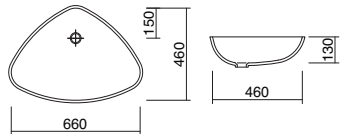

FD-520
522 x 325 x 130mm

FD-832
384 x 328 x 135mm

FD-600
600 x 400 x 130mm

FD-660
660 x 460 x 130mm

FD-560
551 x 360 x 130mm

UNDERMOUNT BASINS

- Available in all the colours of Corian®
- Supplied with or without overflow (without unless specified)
- Template or DXF file available on request

FP-40
400 x 260 x 100mm

FP-60
600 x 370 x 120mm
FP-60-700
700 x 370 x 120mm
FP-60-800
800 x 370 x 120mm
FP-60-900
900 x 370 x 120mm

FP-50
500 x 300 x 100mm
FP-50-600
600 x 300 x 100mm
FP-50-700
700 x 300 x 100mm

FP-110-D
(Double waste)
1100 x 370 x 120mm
FP-110-E
(Single waste)
1100 x 370 x 120mm

UNDERMOUNT BASINS

- Available in all the colours of Corian®
- Supplied with or without overflow (without unless specified)
- Template or DXF file available on request