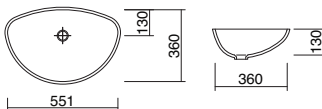

UNDERMOUNT BASINS

- Available in all the colours of Corian®
- Supplied with or without overflow (without unless specified)
- Template or DXF file available on request

FD-470
467 x 306 x 130mm

FD-831
499 x 343 x 135mm

FD-520
522 x 325 x 130mm

FD-832
384 x 328 x 135mm

FD-600
600 x 400 x 130mm

FD-660
660 x 460 x 130mm

FD-560
551 x 360 x 130mm

UNDERMOUNT BASINS

- Available in all the colours of Corian®
- Supplied with or without overflow (without unless specified)
- Template or DXF file available on request

FP-40
400 x 260 x 100mm

FP-60
600 x 370 x 120mm
FP-60-700
700 x 370 x 120mm
FP-60-800
800 x 370 x 120mm
FP-60-900
900 x 370 x 120mm

FP-50
500 x 300 x 100mm
FP-50-600
600 x 300 x 100mm
FP-50-700
700 x 300 x 100mm

FP-110-D
(Double waste)
1100 x 370 x 120mm
FP-110-E
(Single waste)
1100 x 370 x 120mm

UNDERMOUNT BASINS

- Available in all the colours of Corian®
- Supplied with or without overflow (without unless specified)
- Template or DXF file available on request