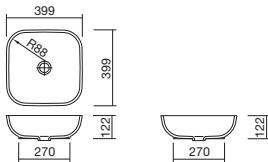

ASW-58
580 x 510 x 145mm

ASW-120
1200 x 510 x 145mm

ASW-66
665 x 510 x 145mm

CURVA® RANGE of SIT ON TOP-MOUNT BASINS

- These Curva® sit on top-mount basins are supplied open at the back
- Available in all the colours of Corian®
- Supplied with or without overflow (without unless specified)
- Template or DXF file available on request

Curva®
ASCU-38-W-140
437 x 517 x 140mm

Curva®
ASCU-73-W-140
797 x 517 x 140mm

Curva®
ASCU-53-W-140
597 x 517 x 140mm

Curva®
ASCU-103-W-140
1097 x 517 x 140mm

CURVA® RANGE of SIT ON TOP-MOUNT BASINS

- Available in all the colours of Corian®
- Only supplied without overflow
- Available in standard 12mm thickness or special 6mm thickness (FL)

Curva®
SCU-38-122
 399 x 399 x 122mm
SCU-38-122-FL
 399 x 399 x 122mm

Curva®
SCU-73-122
 759 x 399 x 122mm
SCU-73-122-FL
 759 x 399 x 122mm

Curva®
SCU-53-122
 559 x 399 x 122mm
SCU-53-122-FL
 559 x 399 x 122mm

Curva®
SCU-103-122
 1059 x 399 x 122mm
SCU-103-122-FL
 1059 x 399 x 122mm

Standard
 12mm

FL

6mm

BABY BATHS

- Comes with standard 45mm waste hole
- Supplied without overflow

FS-70
670 x 395 x 285mm

FS-68
680 x 430 x 175mm