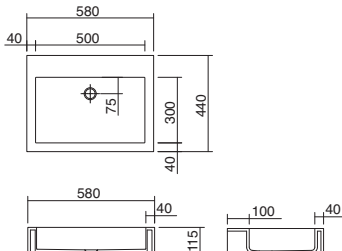

FP-110-D
(Double waste)
1100 x 370 x 120mm
FP-110-E
(Single waste)
1100 x 370 x 120mm

UNDERMOUNT BASINS

- Available in all the colours of Corian®
- Supplied with or without overflow (without unless specified)
- Template or DXF file available on request

**Curva®
FCU-38**
375 x 375 x 110mm

**Curva®
FCU-73**
735 x 375 x 110mm

**Curva®
FCU-53**
535 x 375 x 110mm

**Curva®
FCU-103**
1035 x 375 x 110mm

UNDERMOUNT BASINS for the HEALTHCARE ENVIRONMENT

- Available in all the colours of Corian®
- Supplied with or without overflow (without unless specified)
- Template or DXF file available on request

FOB-55
552 x 352 x 100mm

FOB-58
576 x 352 x 100mm

SIT ON TOP-MOUNT BASINS

- These sit on top-mount basins are supplied open at the back
- Available in all the colours of Corian®
- Supplied with or without overflow (without unless specified)

ASP-48
480 x 400 x 115mm

ASP-68
680 x 510 x 135mm

ASP-58
580 x 440 x 115mm

ASP-118D
(Double waste)
1180 x 510 x 135mm

ASP-118E
(Single waste)
1180 x 510 x 135mm

SIT ON TOP-MOUNT BASINS

- These sit on top-mount basins are supplied open at the back
- Available in all the colours of Corian®
- Supplied with or without overflow (without unless specified)