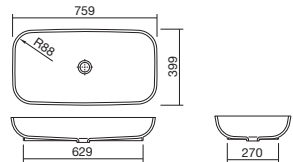

ASW-58
580 x 510 x 145mm

ASW-120
1200 x 510 x 145mm

ASW-66
665 x 510 x 145mm

CURVA® RANGE of SIT ON TOP-MOUNT BASINS

- These Curva® sit on top-mount basins are supplied open at the back
- Available in all the colours of Corian®
- Supplied with or without overflow (without unless specified)
- Template or DXF file available on request

Curva®
ASCU-38-W-140
437 x 517 x 140mm

Curva®
ASCU-73-W-140
797 x 517 x 140mm

Curva®
ASCU-53-W-140
597 x 517 x 140mm

Curva®
ASCU-103-W-140
1097 x 517 x 140mm

CURVA® RANGE of SIT ON TOP-MOUNT BASINS

- Available in all the colours of Corian®
- Only supplied without overflow
- Available in standard 12mm thickness or special 6mm thickness (FL)

Curva®
SCU-38-122
 399 x 399 x 122mm
SCU-38-122-FL
 399 x 399 x 122mm

Curva®
SCU-73-122
 759 x 399 x 122mm
SCU-73-122-FL
 759 x 399 x 122mm

Curva®
SCU-53-122
 559 x 399 x 122mm
SCU-53-122-FL
 559 x 399 x 122mm

Curva®
SCU-103-122
 1059 x 399 x 122mm
SCU-103-122-FL
 1059 x 399 x 122mm

Standard
 12mm

FL

6mm

BABY BATHS

- Comes with standard 45mm waste hole
- Supplied without overflow

FS-70
670 x 395 x 285mm

FS-68
680 x 430 x 175mm