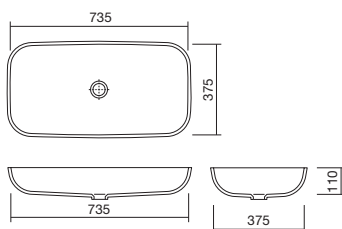

FP-110-D
(Double waste)
1100 x 370 x 120mm
FP-110-E
(Single waste)
1100 x 370 x 120mm

UNDERMOUNT BASINS

- Available in all the colours of Corian®
- Supplied with or without overflow (without unless specified)
- Template or DXF file available on request

FWS-50
500 x 370 x 125mm

FW-60
574 x 370 x 125mm

FWM-50
500 x 370 x 125mm

FW-110
1100 x 370 x 125mm

CURVA® RANGE of UNDERMOUNT BASINS

- Available in all the colours of Corian®
- Supplied with or without overflow (without unless specified)
- Template or DXF file available on request

**Curva®
FCU-38**
375 x 375 x 110mm

**Curva®
FCU-73**
735 x 375 x 110mm

**Curva®
FCU-53**
535 x 375 x 110mm

**Curva®
FCU-103**
1035 x 375 x 110mm

UNDERMOUNT BASINS for the HEALTHCARE ENVIRONMENT

- Available in all the colours of Corian®
- Supplied with or without overflow (without unless specified)
- Template or DXF file available on request

ASP-48
480 x 400 x 115mm

ASP-68
680 x 510 x 135mm

ASP-58
580 x 440 x 115mm

ASP-118D
(Double waste)
1180 x 510 x 135mm

ASP-118E
(Single waste)
1180 x 510 x 135mm

SIT ON TOP-MOUNT BASINS

- These sit on top-mount basins are supplied open at the back
- Available in all the colours of Corian®
- Supplied with or without overflow (without unless specified)