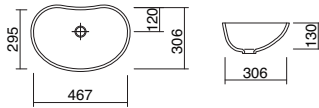

UNDERMOUNT BASINS

- Available in all the colours of Corian®
- Supplied with or without overflow (without unless specified)
- Template or DXF file available on request

FD-470
467 x 306 x 130mm

FD-831
499 x 343 x 135mm

FD-520
522 x 325 x 130mm

FD-832
384 x 328 x 135mm

FD-600
600 x 400 x 130mm

FD-660
660 x 460 x 130mm

FD-560
551 x 360 x 130mm

UNDERMOUNT BASINS

- Available in all the colours of Corian®
- Supplied with or without overflow (without unless specified)
- Template or DXF file available on request

Curva®
SCU-38-122
 399 x 399 x 122mm
SCU-38-122-FL
 399 x 399 x 122mm

Curva®
SCU-73-122
 759 x 399 x 122mm
SCU-73-122-FL
 759 x 399 x 122mm

Curva®
SCU-53-122
 559 x 399 x 122mm
SCU-53-122-FL
 559 x 399 x 122mm

Curva®
SCU-103-122
 1059 x 399 x 122mm
SCU-103-122-FL
 1059 x 399 x 122mm

Standard
 12mm

FL

6mm

BABY BATHS

- Comes with standard 45mm waste hole
- Supplied without overflow

FS-70
670 x 395 x 285mm

FS-68
680 x 430 x 175mm