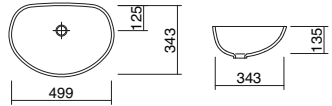

UNDERMOUNT BASINS

- Available in all the colours of Corian®
- Supplied with or without overflow (without unless specified)
- Template or DXF file available on request

FD-470
467 x 306 x 130mm

FD-831
499 x 343 x 135mm

FD-520
522 x 325 x 130mm

FD-832
384 x 328 x 135mm

FD-600
600 x 400 x 130mm

FD-660
660 x 460 x 130mm

FD-560
551 x 360 x 130mm

UNDERMOUNT BASINS

- Available in all the colours of Corian®
- Supplied with or without overflow (without unless specified)
- Template or DXF file available on request