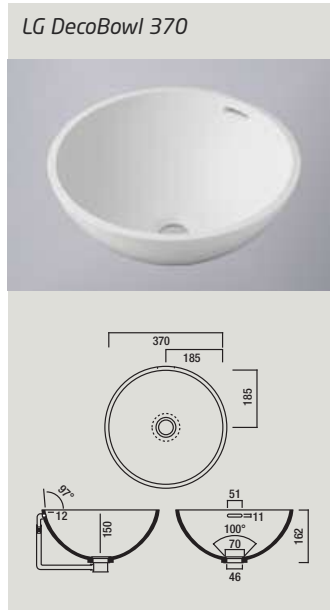

LG Sinks (thermoformed)

Circular and oval bowls as well as customised designs: with LG HI-MACS® you are always on top form.

Distributor:
Rosskopf & Partner AG
Am Flugplatz 3
99996 Obermeihler, Germany
Tel: +49 (0)36021 98 99 0
Fax: +49 (0)36021 98 99 10
www.roskopf-partner.com

LAVANTO®