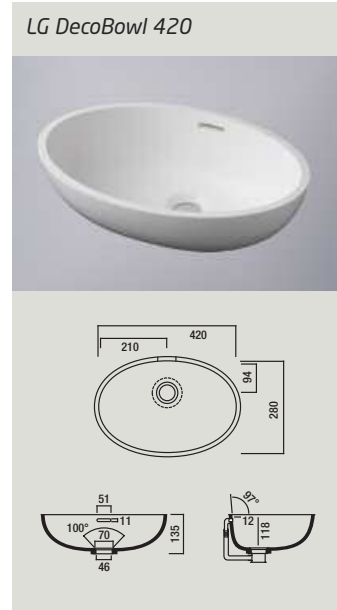

LG Sinks (thermoformed)

Circular and oval bowls as well as customised designs: with LG HI-MACS® you are always on top form.

Distributor:
Rosskopf & Partner AG
Am Flugplatz 3
99996 Obermeihler, Germany
Tel: +49 (0)36021 98 99 0
Fax: +49 (0)36021 98 99 10
www.roskopf-partner.com

LAVANTO®