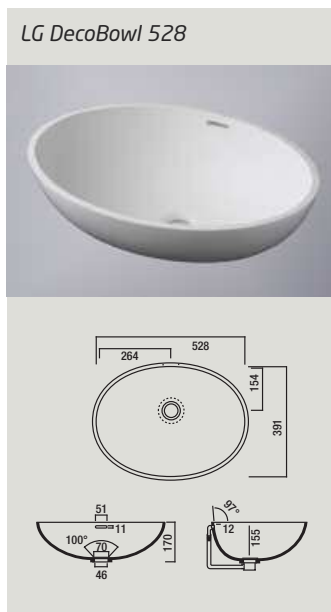

LG Sinks (thermoformed)

Circular and oval bowls as well as customised designs: with LG HI-MACS® you are always on top form.

Distributor:
Rosskopf & Partner AG
Am Flugplatz 3
99996 Obermeihler, Germany
Tel: +49 (0)36021 98 99 0
Fax: +49 (0)36021 98 99 10
www.roskopf-partner.com

LAVANTO®