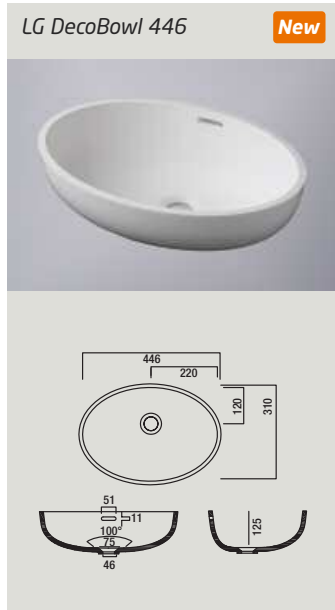

LG Sinks (thermoformed)

Circular and oval bowls as well as customised designs: with LG HI-MACS® you are always on top form.

Distributor:
Rosskopf & Partner AG
Am Flugplatz 3
99996 Obermeihler, Germany
Tel: +49 (0)36021 98 99 0
Fax: +49 (0)36021 98 99 10
www.roskopf-partner.com

LAVANTO®