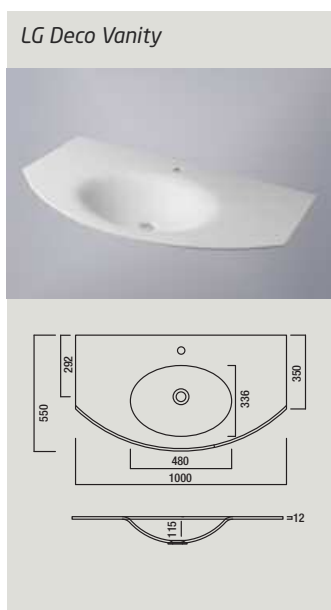

LG Sinks (thermoformed)

Circular and oval bowls as well as customised designs: with LG HI-MACS® you are always on top form.

Distributor:
Rosskopf & Partner AG
Am Flugplatz 3
99996 Obermeihler, Germany
Tel: +49 (0)36021 98 99 0
Fax: +49 (0)36021 98 99 10
www.roskopf-partner.com

LAVANTO®