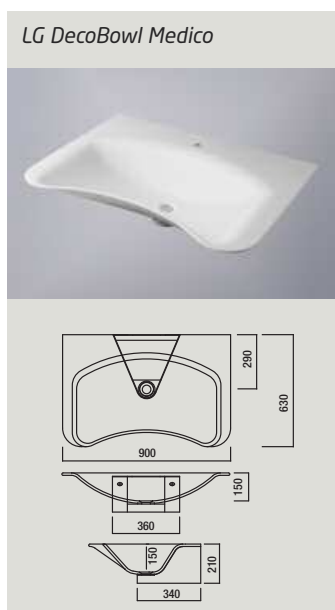

LG Sinks (thermoformed)

Circular and oval bowls as well as customised designs: with LG HI-MACS® you are always on top form.

Distributor:
Rosskopf & Partner AG
Am Flugplatz 3
99996 Obermeihler, Germany
Tel: +49 (0)36021 98 99 0
Fax: +49 (0)36021 98 99 10
www.roskopf-partner.com

LAVANTO®