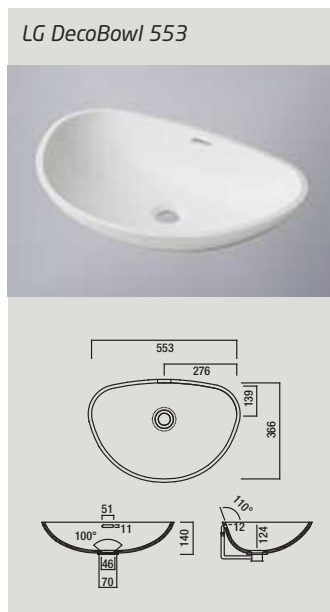

LG Sinks (thermoformed)

Circular and oval bowls as well as customised designs: with LG HI-MACS® you are always on top form.

Distributor:
Rosskopf & Partner AG
Am Flugplatz 3
99996 Obermeihler, Germany
Tel: +49 (0)36021 98 99 0
Fax: +49 (0)36021 98 99 10
www.roskopf-partner.com

LAVANTO®