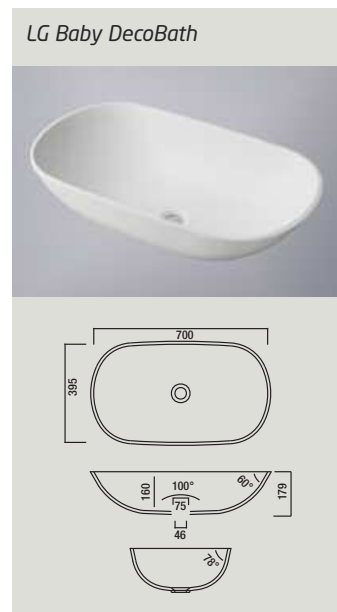

LG Sinks (thermoformed)

Circular and oval bowls as well as customised designs: with LG HI-MACS® you are always on top form.

Distributor:
Rosskopf & Partner AG
Am Flugplatz 3
99996 Obermeihler, Germany
Tel: +49 (0)36021 98 99 0
Fax: +49 (0)36021 98 99 10
www.roskopf-partner.com

LAVANTO®