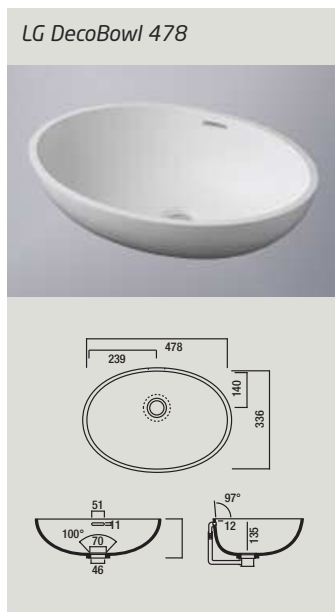

LG Sinks (thermoformed)

Circular and oval bowls as well as customised designs: with LG HI-MACS® you are always on top form.

Distributor:
Rosskopf & Partner AG
Am Flugplatz 3
99996 Obermeihler, Germany
Tel: +49 (0)36021 98 99 0
Fax: +49 (0)36021 98 99 10
www.roskopf-partner.com

LAVANTO®